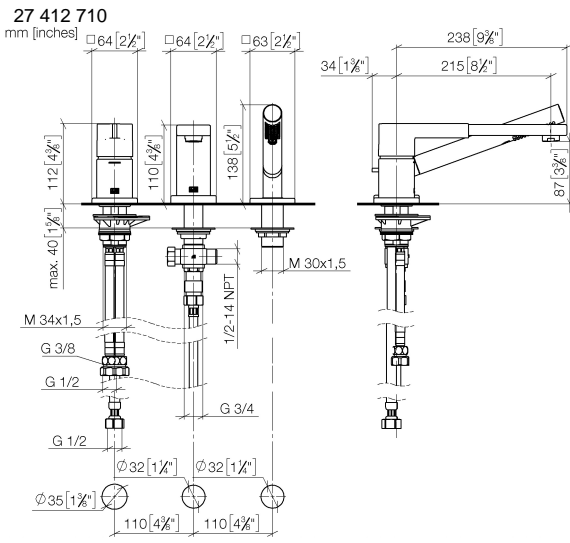

**LULU Three-hole single-lever bath mixer for bath rim or tile edge installation -
Chrome**

LULU

27 412 710

- spout: circular, air-enriched flow
- max. flow 26.4 l/min at 3 bar flow pressure
- Hand shower: COMPACT RAIN, max. flow rate 6.8 l/min (at 3 bar)
- complete hand shower set with anti-scale system
- automatic bath/shower diverter
- 215mm projection
- height of mixer 110 mm
- height up to aerator 84 mm
- hole diameter spout 32 mm
- hole diameter single-lever mixer 35 mm
- hole diameter for complete hand shower set 32 mm
- rosette for spout 63 x 63mm
- rosette for complete hand shower set 63 x 63mm
- rosette for single-lever mixer 52 x 52mm
- metal shower hose 1750mm with integrated anti-twist protection

Recommended miscellaneous

**Decorative caps for Perfecto -
Chrome**

- 1 pair

12 801 970-00

LULU Three-hole single-lever bath mixer for bath rim or tile edge installation - Chrome

LULU

27 412 710

Spare parts list

No.	Item Number	Name	Quantity used	Delivery time
1	29 300 710-00	LULU Single-lever bath mixer for bath rim or tile edge installation - Chrome	1	-
Spare part can no longer be ordered, please order the replacement item				
2	13 512 710-00	spout	1	60
3	27 702 710-00 0050	LULU Hand shower set for bath rim or tile edge installation - Chrome	1	-
Spare part can no longer be ordered, please order the replacement item				
4	04 21 02 006 00 92	cap	1	2
5	90 24 03 168 00 90	nipple	1	2
6	12 502 970 90	High pressure hose 1/2" x 1/2" x 400 mm -	1	2