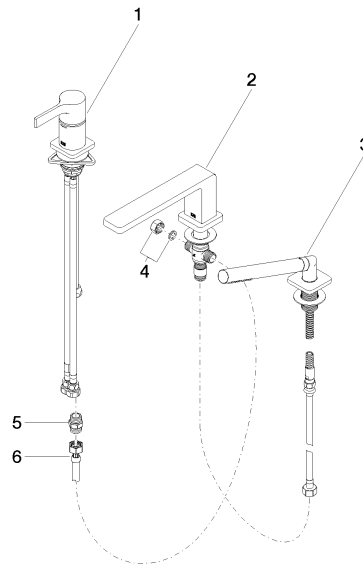

**LULU Three-hole single-lever bath mixer for bath rim or tile edge installation -
Chrome**

LULU

27 412 710

- spout: circular, air-enriched flow
- max. flow 26.4 l/min at 3 bar flow pressure
- Hand shower: COMPACT RAIN, max. flow rate 6.8 l/min (at 3 bar)
- complete hand shower set with anti-scale system
- automatic bath/shower diverter
- 215mm projection
- height of mixer 110 mm
- height up to aerator 84 mm
- hole diameter spout 32 mm
- hole diameter single-lever mixer 35 mm
- hole diameter for complete hand shower set 32 mm
- rosette for spout 63 x 63mm
- rosette for complete hand shower set 63 x 63mm
- rosette for single-lever mixer 52 x 52mm
- metal shower hose 1750mm with integrated anti-twist protection

Recommended miscellaneous

**Decorative caps for Perfecto -
Chrome**

- 1 pair

12 801 970-00

LULU Three-hole single-lever bath mixer for bath rim or tile edge installation - Chrome

LULU

27 412 710

Spare parts list

No.	Item Number	Name	Quantity used	Delivery time
1	29 300 710-00	LULU Single-lever bath mixer for bath rim or tile edge installation - Chrome	1	-
Spare part can no longer be ordered, please order the replacement item				
2	13 512 710-00	spout	1	60
3	27 702 710-00 0050	LULU Hand shower set for bath rim or tile edge installation - Chrome	1	-
Spare part can no longer be ordered, please order the replacement item				
4	04 21 02 006 00 92	cap	1	2
5	90 24 03 168 00 90	nipple	1	2
6	12 502 970 90	High pressure hose 1/2" x 1/2" x 400 mm -	1	2